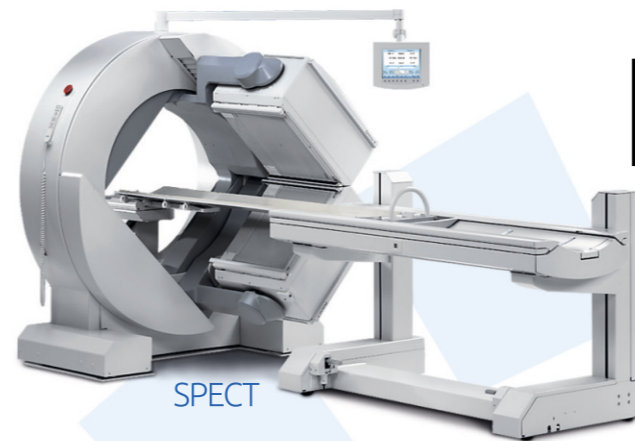

Nuclear Medicine Solutions

by KeV Medical Imaging

SPECT

MiE medical imaging electronics

Mediso

SPECT/CT

CZT SPECT/CT

CZT CARDIAC

SPECTRUM
DYNAMICS MEDICAL

segami

MULTI MODALITY FUSION PROCESSING
WORKSTATION FOR NUCLEAR MEDICINE